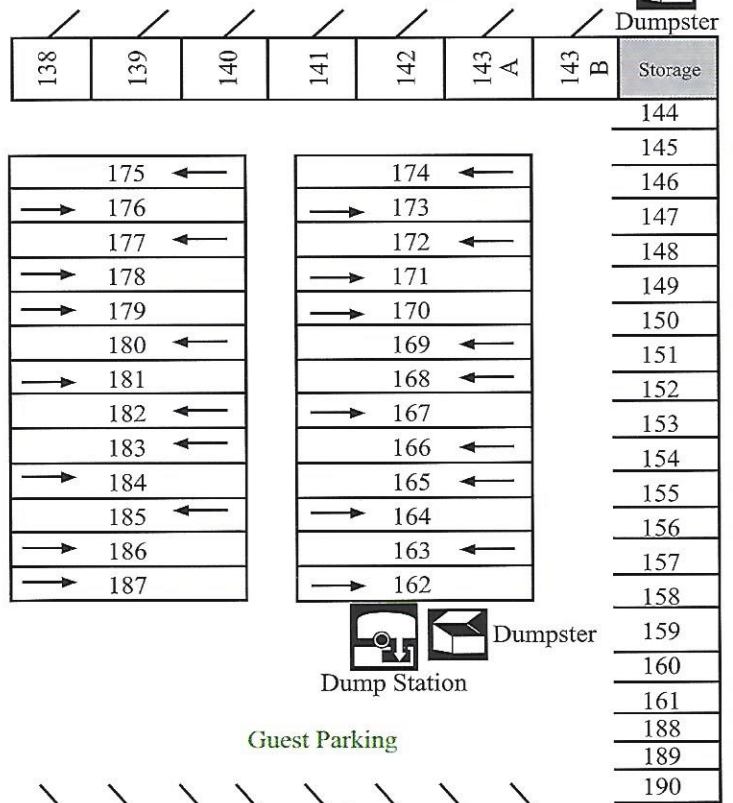

Guest Parking

Minute Man Dr.